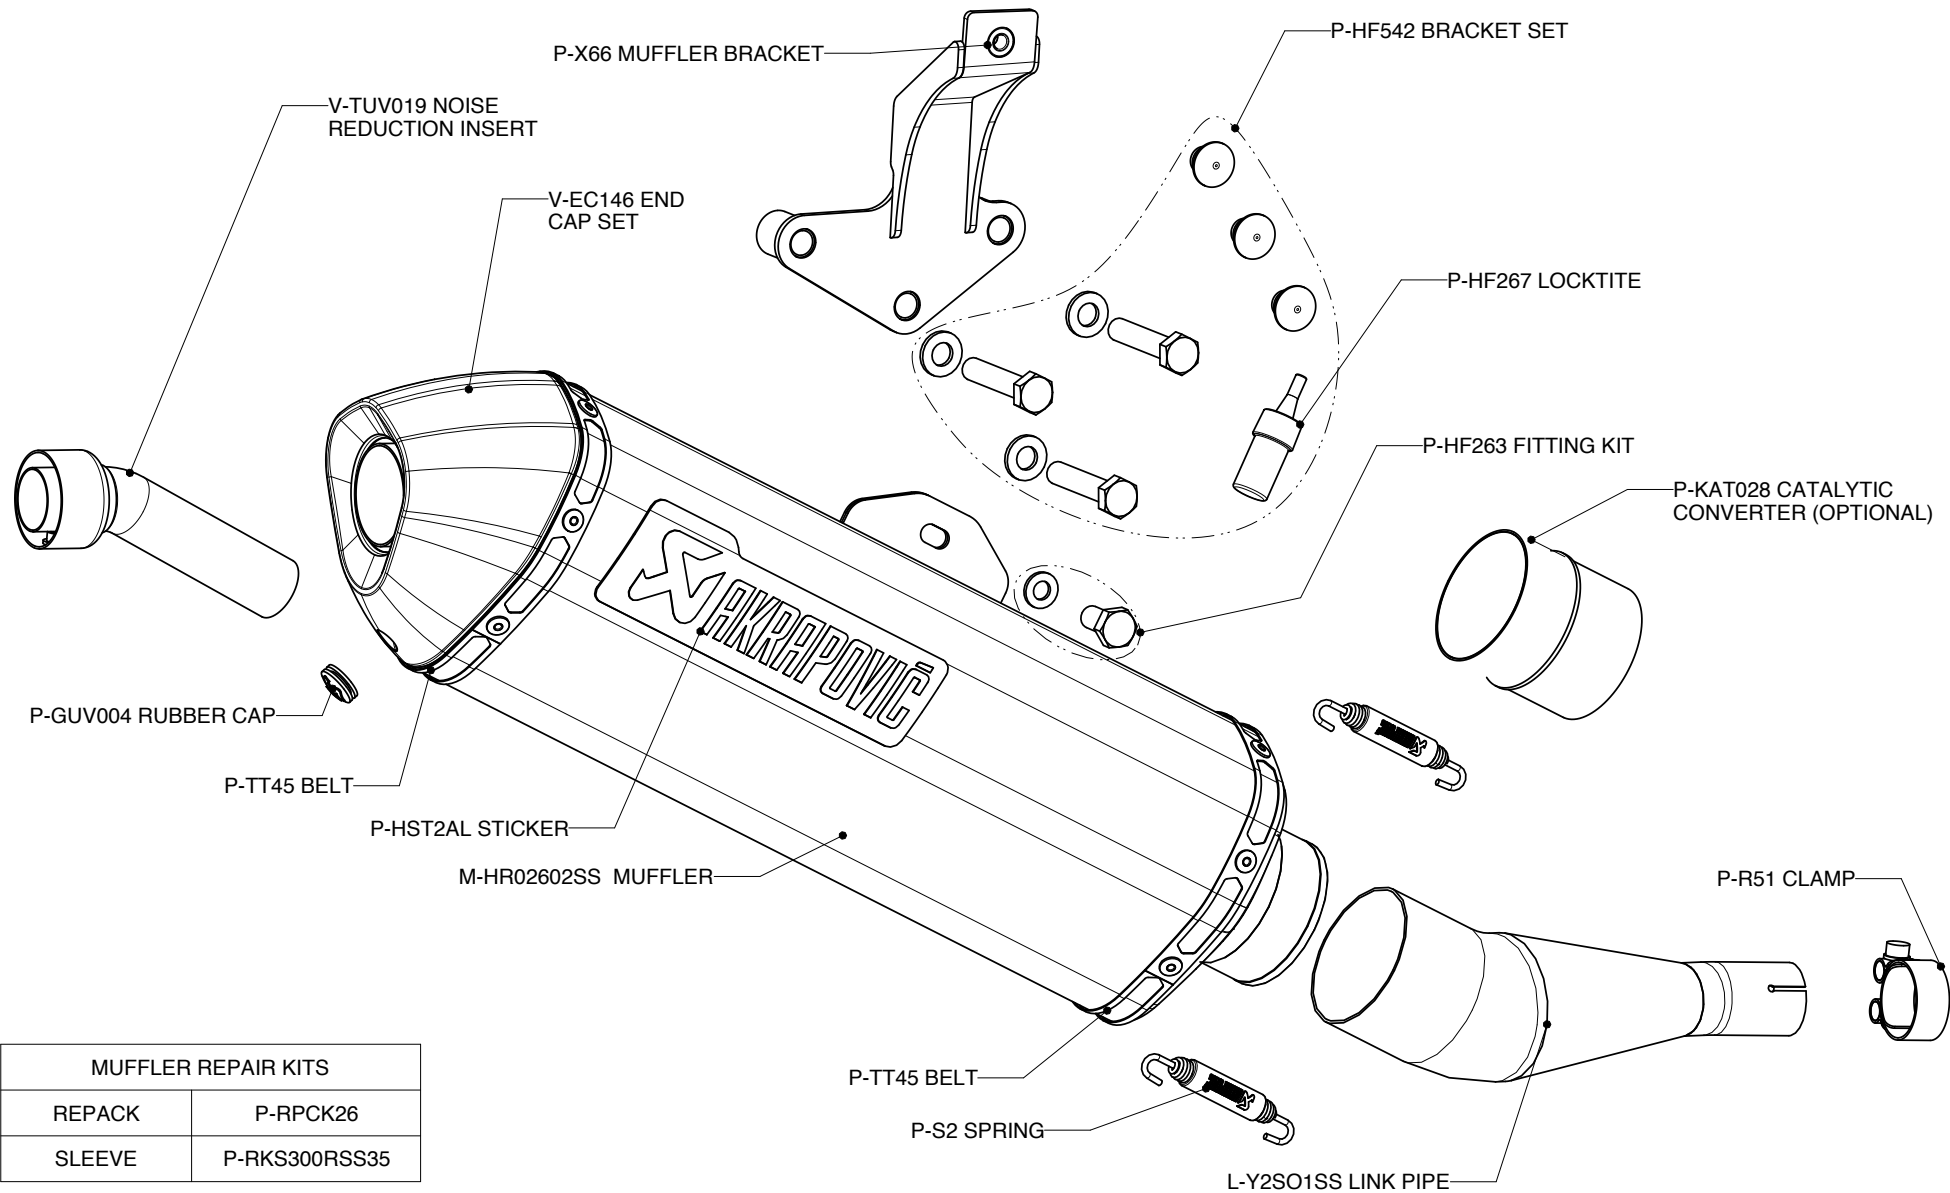

YAMAHA X-MAX 250 / X-CITY 250

SLIP-ON STREET LEGAL EXHAUST SYSTEM

SHEMATIC

WARNING! HOMOLOGATION IS VALID ONLY WHEN OPTIONAL CATALYTIC CONVERTER IS INSTALLED!

MUFFLER REPAIR KITS	
REPACK	P-RPCK26
SLEEVE	P-RKS300RSS35

Product code: S-Y2SO4-HRSS

www.akrapovic.com

Akrapović d.d. 2010 all rights reserved
29.09.2011