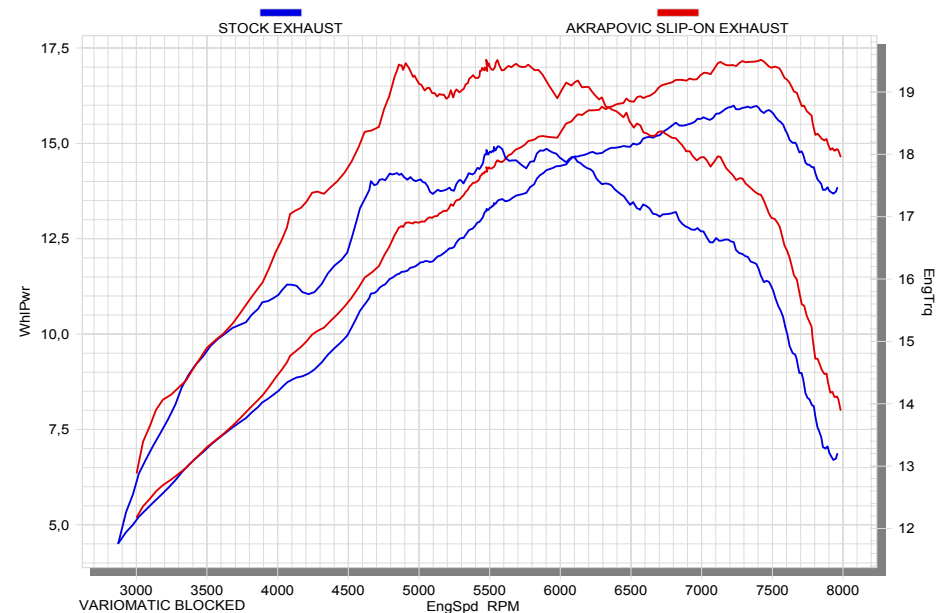

www.akrapovic.com

Akrapovic d.d. 2010 all rights reserved
29.09.2011